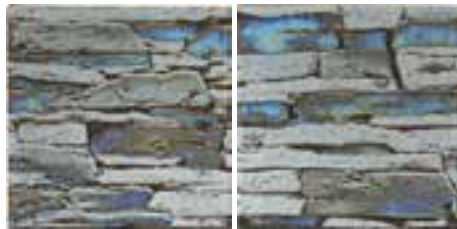

STONELEDGE

UPGRADE

6" X 6"

4 PCS = 1.00 SF
60 PCS / 15 SF PER BOX

SL - GRAY

BOHOL

UPGRADE

6" X 6"

4 PCS = 1.00 SF
60 PCS / 15 SF PER BOX