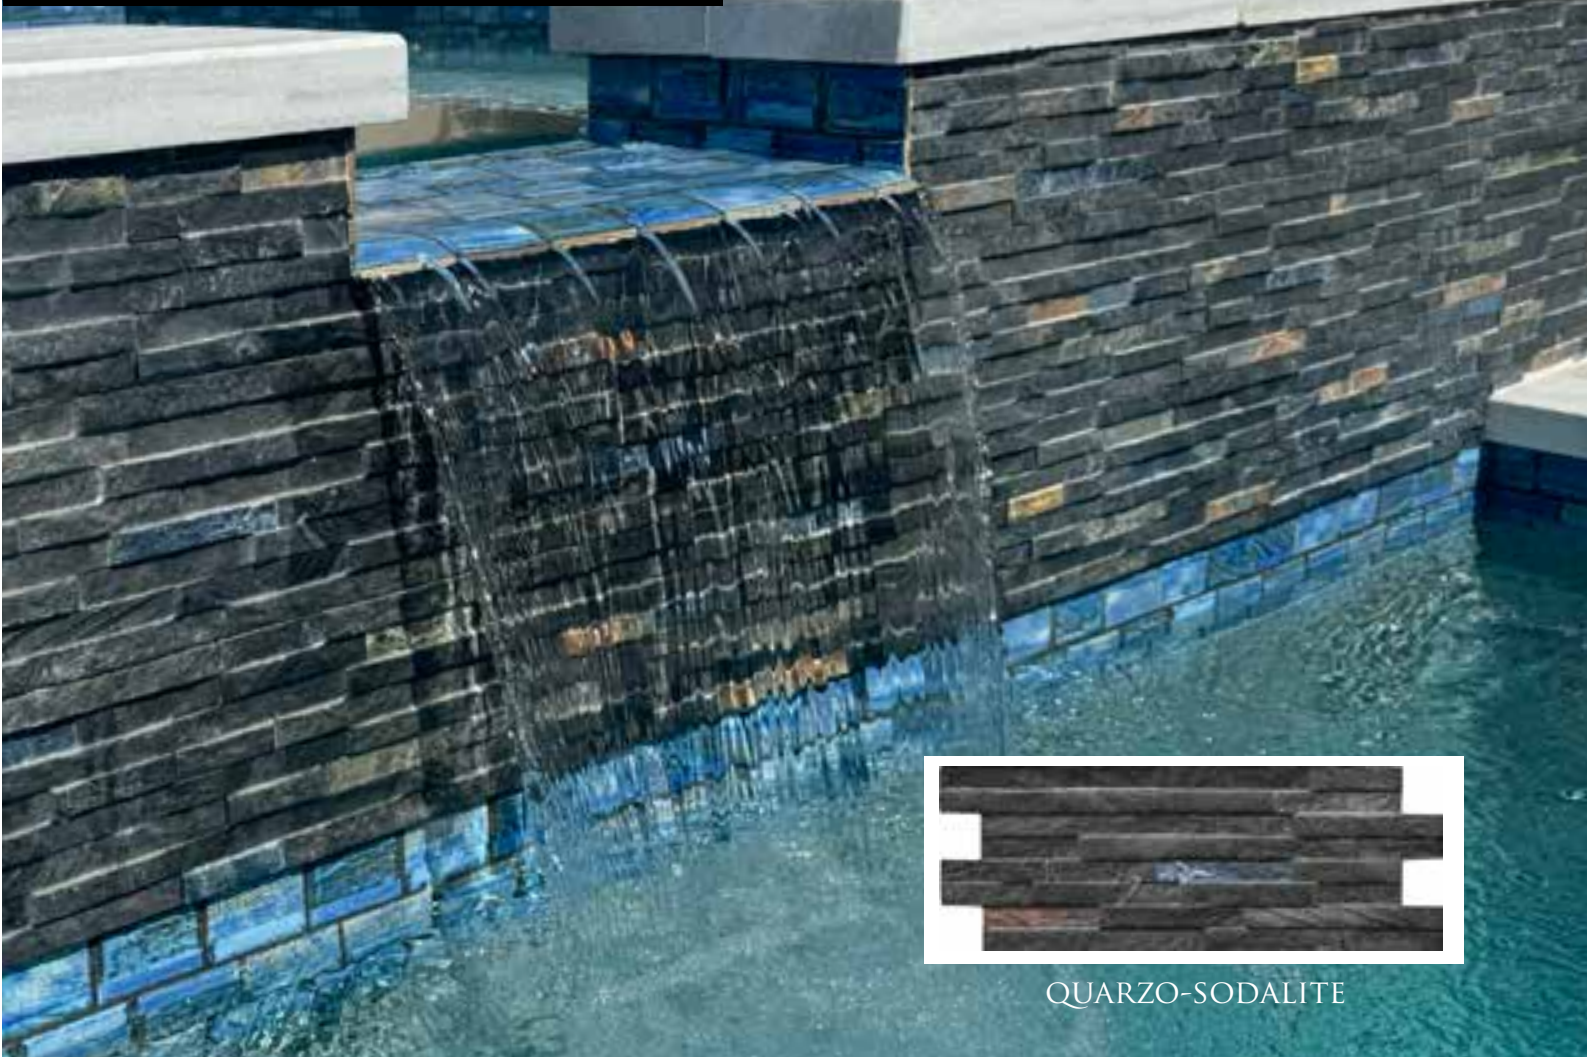

INKA-40
BLUE QUARTZ

PORCELAIN TILES

GROUP 4 **QUARZO**

1 PIECE = 0.70 SF
15 PIECES / 10.50 SF PER BOX

| 6¹/₄" X 16"

QUARZO-SODALITE WITH TOKYO-232 BY JOSAFAT POOLS

QUARZO-SODALITE

GROUP 4 **SEKIS**