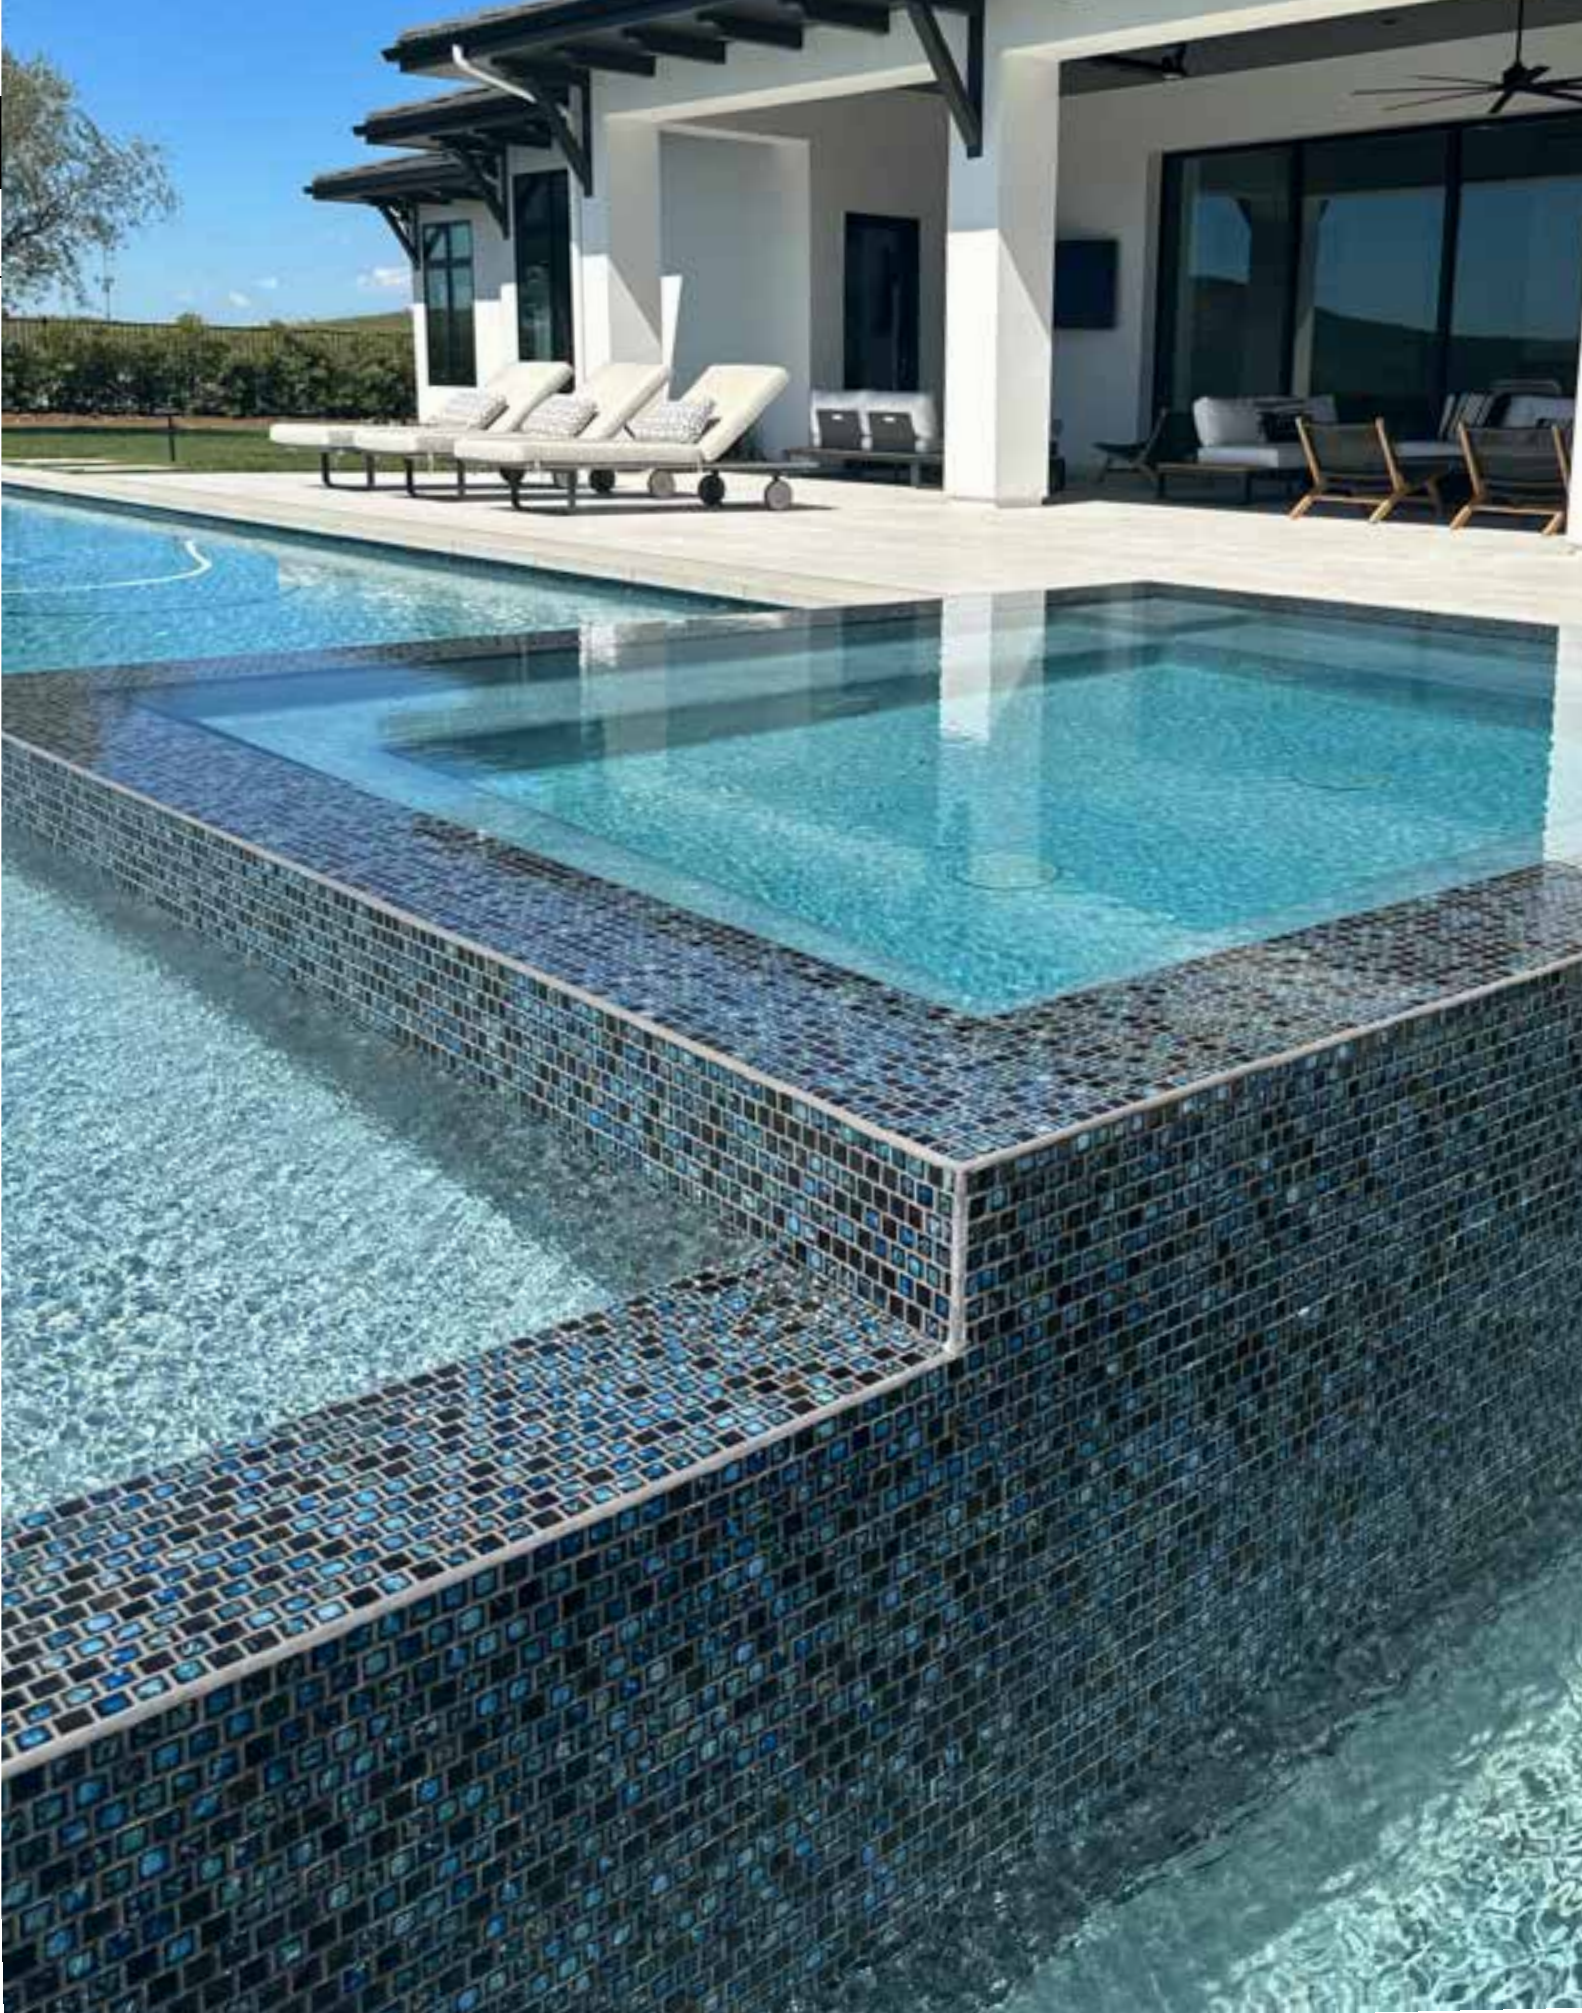

STAK-331
OYSTER BLUE

STS-331
OYSTER BLUE

STQ-331
OYSTER BLUE

STAK-338
CRYSTAL EMERALD BLUE

STS-336
CRYSTAL BAMBOO
[LIMITED STOCK]

STQ-338
CRYSTAL EMERALD BLUE
[LIMITED STOCK]

STONELEDGE

UPGRADE